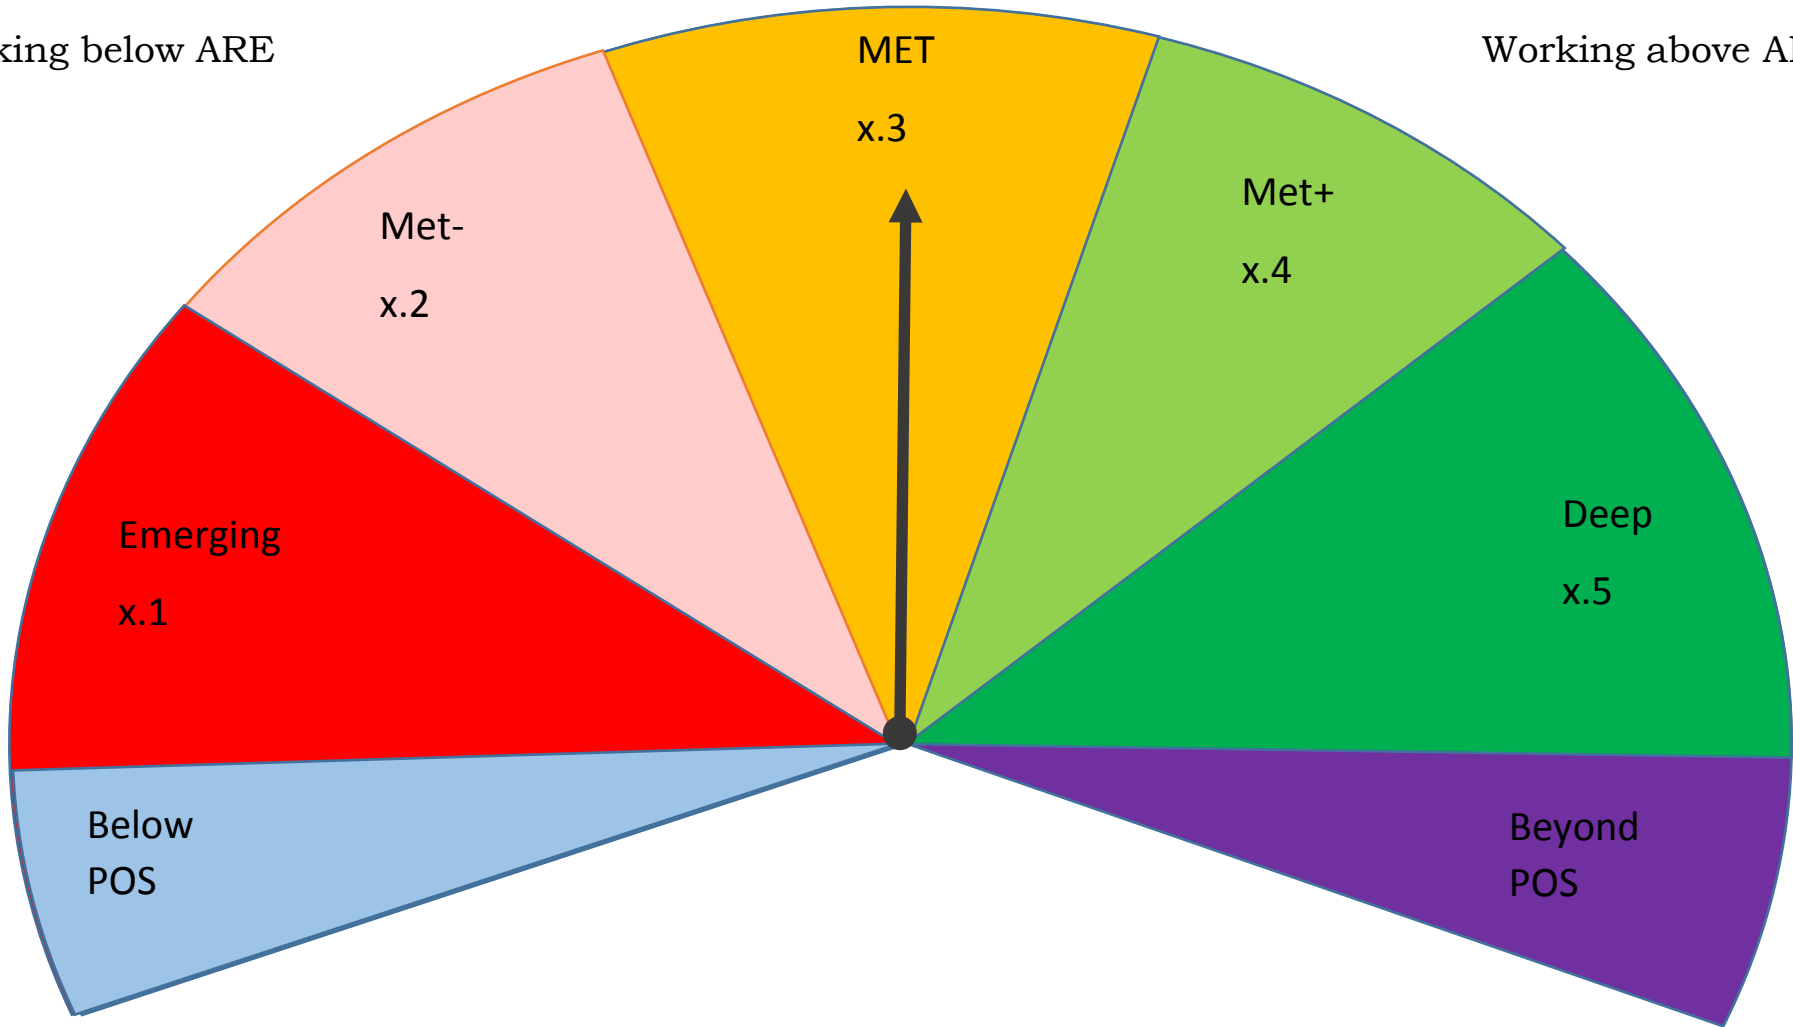

Age Related Expectation

Working below ARE

Working above ARE

Key:

POS = Programme Of Study For Specific Year Group (National Curriculum)

ARE = Age Related Expectations

X = Year Group (E.G. 5.3 = Year 5 Met)